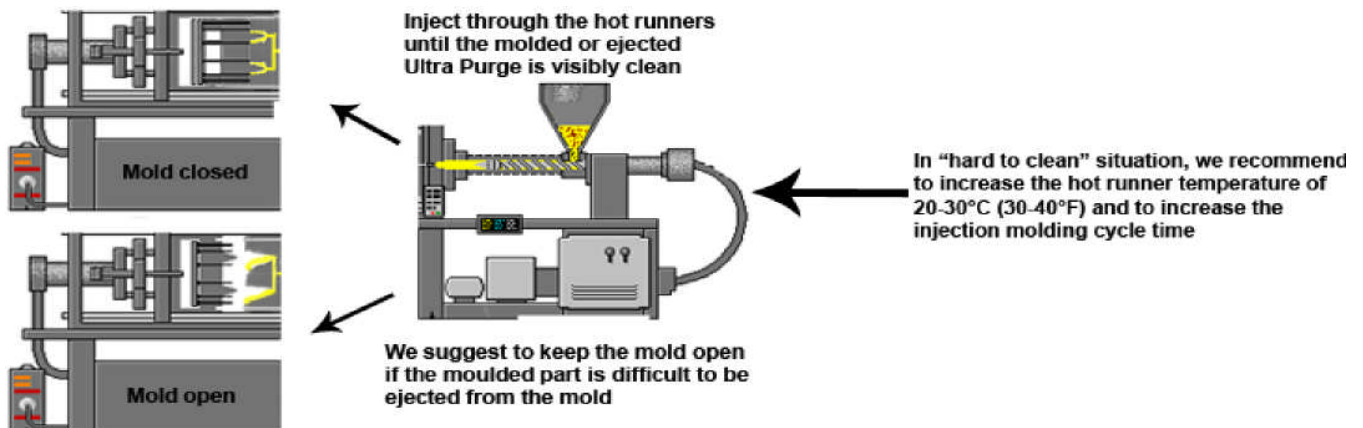

ULTRA PURGE
 Purging Compound Ready-to-use
Directions for Use with Hot Runner Systems

- Resin/Color to remove
- Ultra Purge
- New Resin

Safety: Purging should be performed with purge guards closed and proper face shield, gloves and long sleeve clothing.