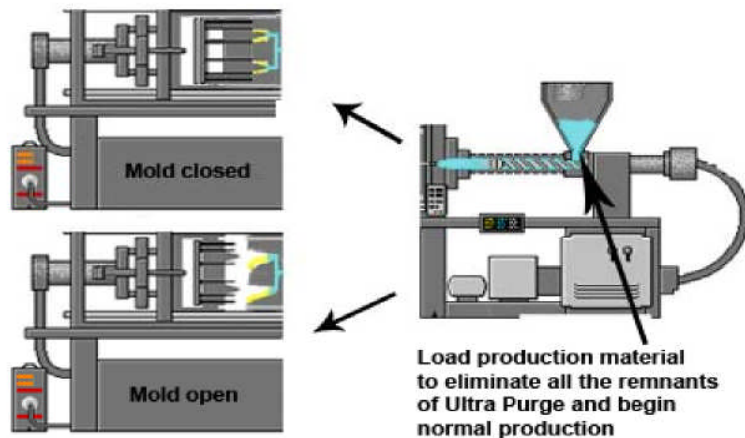

ULTRA PURGE
 Purging Compound Ready-to-use
Directions for Use with Hot Runner Systems

- Resin/Color to remove
- Ultra Purge
- New Resin

Safety: Purging should be performed with purge guards closed and proper face shield, gloves and long sleeve clothing.