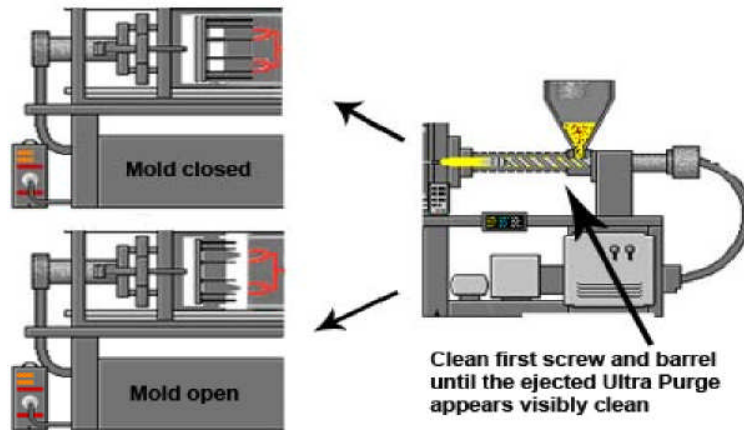

ULTRA PURGE
 Purging Compound Ready-to-use
Directions for Use with Hot Runner Systems

- Resin/Color to remove
- Ultra Purge
- New Resin

Safety: Purging should be performed with purge guards closed and proper face shield, gloves and long sleeve clothing.